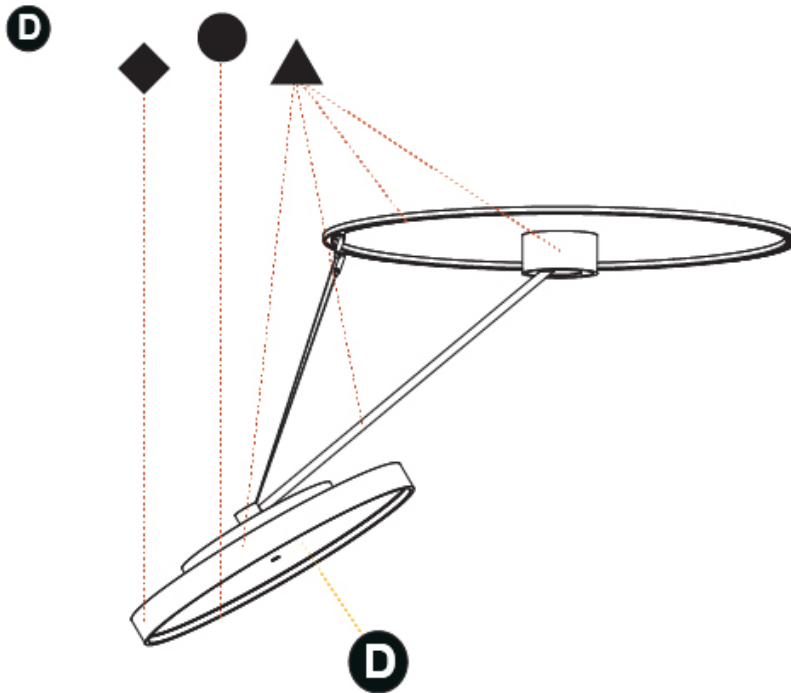

SIGN DIVA DANCER SUSPENSION

A30873-

PROJECT

TYPE

SPECIFIER

QUANTITY

DATE